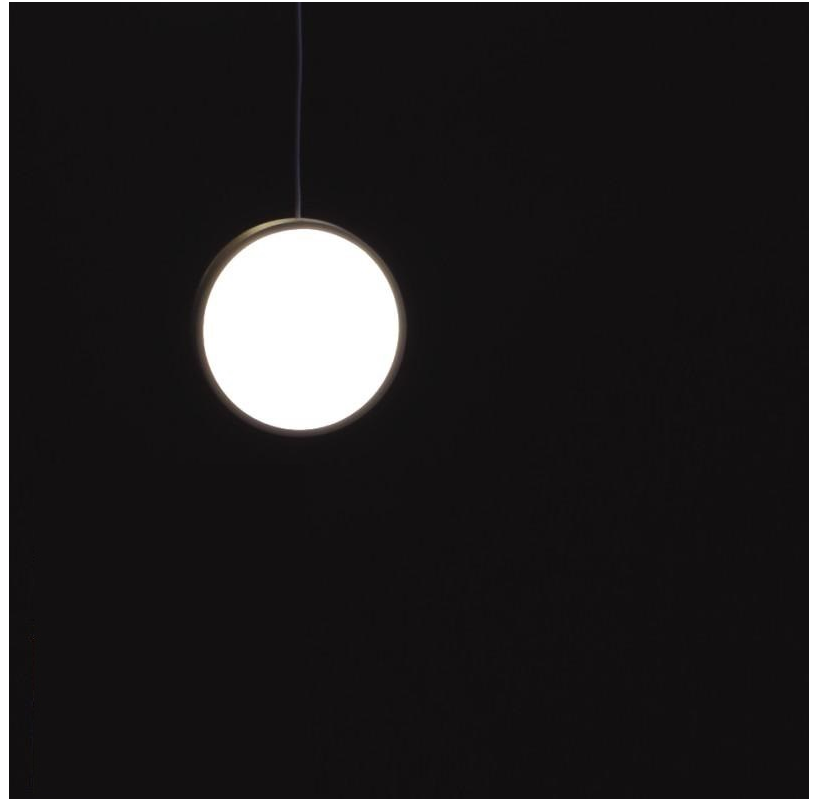

D131057-

base number Finish
Options

1. To build a product code in our configurator select the specify button on the base model # product page
2. To build a manual product code on this datasheet choose from the options listed below in blue font and add the suffix to the base model #

GENERAL

Series: Do Not Disturb
Partner: Knikerboker
Division: Design
Installation: Suspension
Product Type: Pendant
Mounting Location: Ceiling
Light Distribution: Direct / Indirect

PHYSICAL

Shape: Round
Length (mm): 110
Length (in): 4 ⁵/₁₆
Width (mm): 25
Width (in): 1
Max. Overall Height (mm): 2000
Max. Overall Height (in): 78 ³/₄
Diffuser: Opal
Fixture Finish: EWH / EBK / MAN / COF / PRD / SLF / GLF / CLF / BRL
Fixture Material: Metal
Cable Details: Silicon Coaxial Cable 1500mm

ELECTRICAL

Lamp Type: LED
Input Wattage (W): 8
Total Output Wattage (W): 7
Dimming: 0-10V Dimming / Phase Dimming (120Vac Only)
Driver Included: Yes
Driver Location: Integrated
Driver Type: Constant Voltage - 120 / 277Vac
Driver Class: Class 2
Input Voltage (V): 120 - 277
Output Voltage (V): 24
Upon Request: (Not included - see components) Remote: 0-10Vdc dimming / (Included) Integral: Phase dimming @120Vac only / Non-dimming 277Vac

LED

Number of LEDs: 1
Color Temperature (°K): 3000
Max. Delivered Lumen (lm): 1000
CRI: >85 CRI
Lamp Life (hrs): 50000

OPTICAL

RATINGS AND CERTIFICATIONS

Certified By: Certified for North American Standards
IP rating: IP20