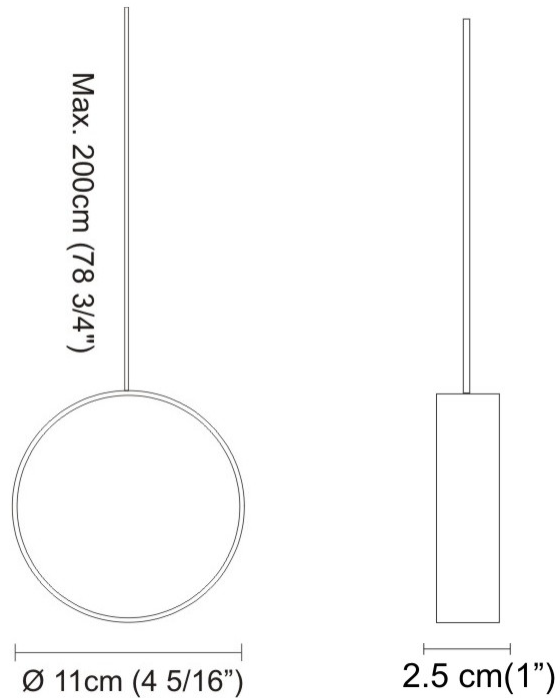

D131057-

base number Finish
Options

1. To build a product code in our configurator select the specify button on the base model # product page
2. To build a manual product code on this datasheet choose from the options listed below in blue font and add the suffix to the base model #

GENERAL

Series: Do Not Disturb
Partner: Knikerboker
Division: Design
Installation: Suspension
Product Type: Pendant
Mounting Location: Ceiling
Light Distribution: Direct / Indirect

PHYSICAL

Shape: Round
Length (mm): 110
Length (in): 4 ⁵/₁₆
Width (mm): 25
Width (in): 1
Max. Overall Height (mm): 2000
Max. Overall Height (in): 78 ³/₄
Diffuser: Opal
Fixture Finish: EWH / EBK / MAN / COF / PRD / SLF / GLF / CLF / BRL
Fixture Material: Metal
Cable Details: Silicon Coaxial Cable 1500mm

ELECTRICAL

Lamp Type: LED
Input Wattage (W): 8
Total Output Wattage (W): 7
Dimming: 0-10V Dimming / Phase Dimming (120Vac Only)
Driver Included: Yes
Driver Location: Integrated
Driver Type: Constant Voltage - 120 / 277Vac
Driver Class: Class 2
Input Voltage (V): 120 - 277
Output Voltage (V): 24
Upon Request: (Not included - see components) Remote: 0-10Vdc dimming / (Included) Integral: Phase dimming @120Vac only / Non-dimming 277Vac

LED

Number of LEDs: 1
Color Temperature (°K): 3000
Max. Delivered Lumen (lm): 1000
CRI: >85 CRI
Lamp Life (hrs): 50000

OPTICAL

RATINGS AND CERTIFICATIONS

Certified By: Certified for North American Standards
IP rating: IP20