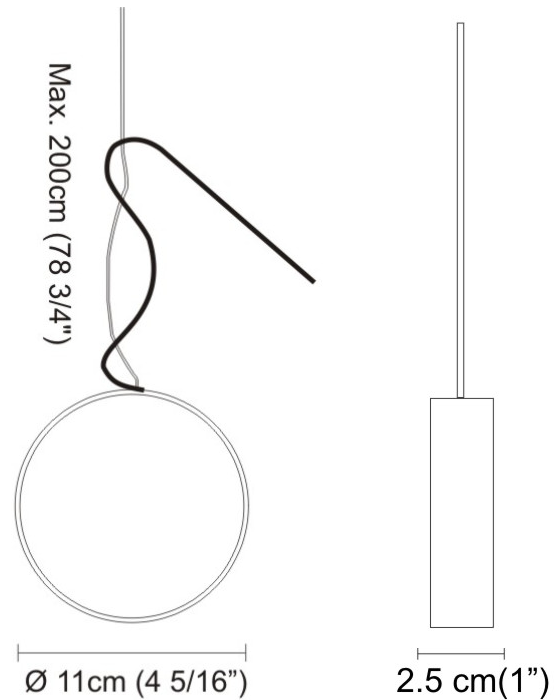

D131053-

base number   Finish
Options

1. To build a product code in our configurator select the specify button on the base model # product page
2. To build a manual product code on this datasheet choose from the options listed below in blue font and add the suffix to the base model #

GENERAL

Series: Do Not Disturb
Brand: Knikerboker
Division: Design
Mounting Type: Suspension
Mounting Location: Ceiling
Subcategory: Ambient

PHYSICAL

Shape: Round
Length (mm): 185
Length (in): 7 5/16
Width (mm): 25
Width (in): 1
Max. Overall Height (mm): 2000
Max. Overall Height (in): 78 3/4
Light Distribution: Direct / Indirect
Diffuser: Opal
Fixture Finish: EWH / EBK / MAN / COF / PRD / SLF / GLF / CLF / BRL
Fixture Material: Metal
Cable Details: Silicon Coaxial Cable 1500mm

ELECTRICAL

Lamp Type: LED
Input Wattage (W): 8
Total Output Wattage (W): 7
Dimming: 0-10V Dimming / Phase Dimming (120Vac Only)
Driver Included: Yes
Driver Location: Integrated
Driver Type: Constant Voltage - 120 / 277Vac
Driver Class: Class 2
Input Voltage (V): 120 - 277
Output Voltage (V): 24
Upon Request: (Not included - see components) Remote: 0-10Vdc dimming / (Included) Integral: Phase dimming @120Vac only / Non-dimming 277Vac

LED

Number of LEDs: 1
Color Temperature (°K): 3000
Nominal Lumen (lm): 1000
CRI: >85 CRI
Lamp Life (hrs): 50000

OPTICAL

RATINGS AND CERTIFICATIONS

Certified By: Certified for North American Standards
IP rating: IP20